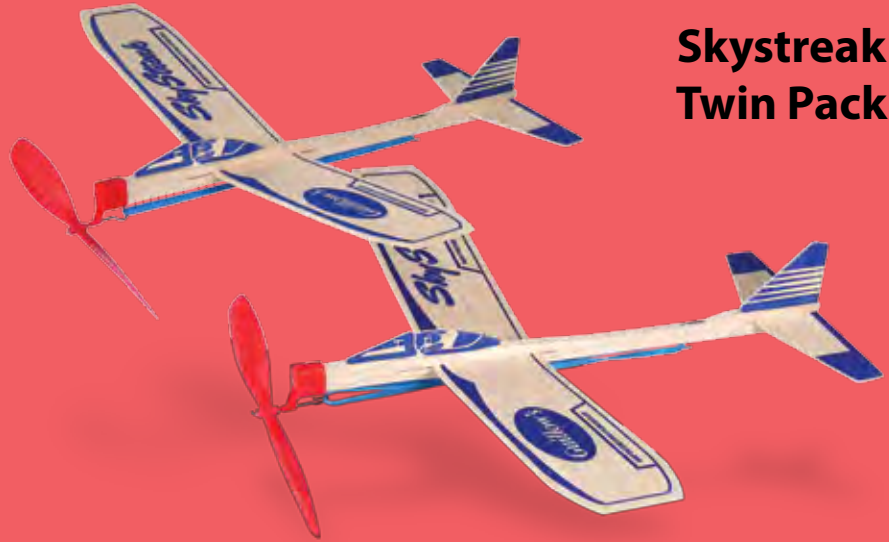

In 2016 Guillow's proudly celebrated our 90th Anniversary

Making quality balsa wood toy airplanes in the USA since 1926.

Super Hero Twin Pack

This twin pack contains one each of the Reverso and DareDevil Super Hero gliders, so you can fight crime and have air battles. Packaged in an attractive full color box with top hang tab, ready for pegboard use.

Skystreak Twin Pack

Two of our popular 12" wingspan propeller planes now in protective colorful twin pack boxes! Rubber band powered, wind them up and they will provide exciting flights, soaring over 50 feet into the sky. Boxes are pegboard ready.