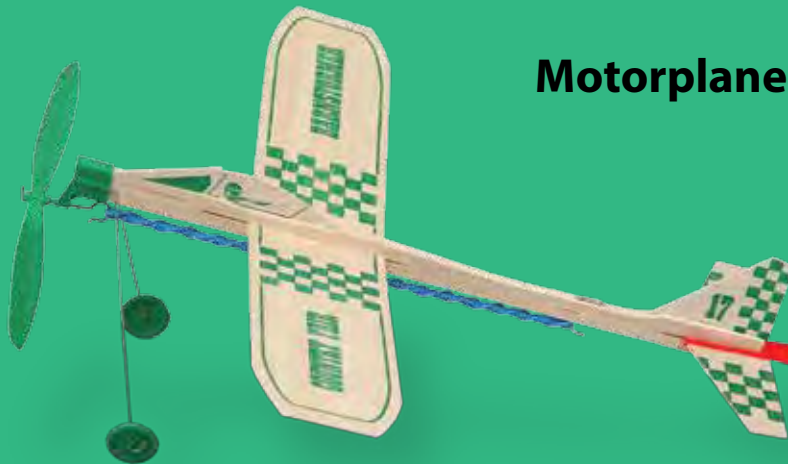

In 2016 Guillow's proudly celebrated our 90th Anniversary

Making quality balsa wood toy airplanes in the USA since 1926.

Catapult Glider

This glider has a Space Shuttle attached to its back and a launch hook built into the nose. Includes a rubber band hand launcher for flights far up into the sky. Packaged in a colorful, protective pillow pack box that is ready for pegboard use.

Sky Streak

A long time best selling motorplane. This toy airplane has a one piece wing with built in dihedral for long stable flights. The power comes from a hi-impact plastic nose bearing / propeller and rubber band motor. Soars up over 75 feet.

In 2016 Guillow's proudly celebrated our 90th Anniversary

Making quality balsa wood toy airplanes in the USA since 1926.

Motorplane

Propeller powered plane that when fully wound and launched climbs up into the sky trailing a colorful tail streamer. Exciting flights up over 50 feet and soft landings on its included landing gear. Packaged in a colorful, protective pillow pack box ready for pegboard use.