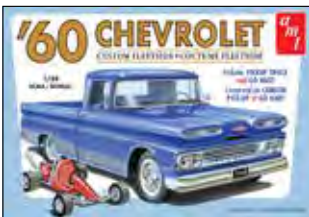

1960 Chevy Custom Fleetside Pickup w/Go Kart 1:25 Scale
Item No.: **AMT1063M**