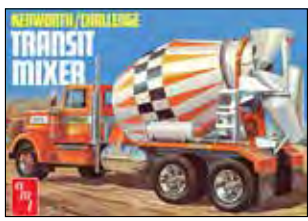

Kenworth/Challenge Transit Cement Mixer 1:25 Scale Item No.: **AMT1215**