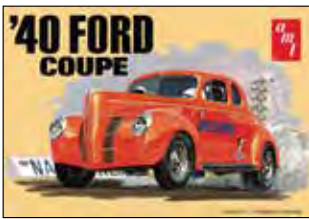

1940 Ford Coupe Item No.: **AMT1141M**