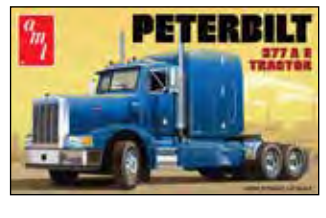

Classic Peterbilt 377 A/E Tractor 1:24 Scale Item No.: **AMT1337**