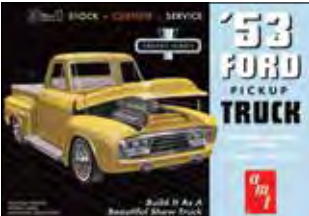

1953 Ford Pickup Truck
1:25 Scale Model Kit
Item No.: **AMT882**